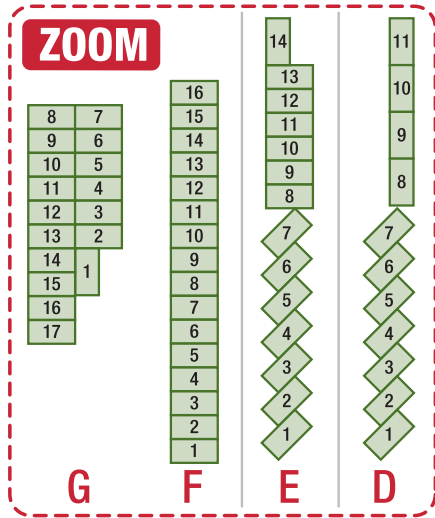

# TRACKSIDE RV TERRACES ROWS A-G

The Trackside RV Terrace is located on the west side of the raceway overlooking Turns 3 and 4 on the road course. Rows A and B offer views of nearly 80 percent of the raceway, while Rows C through G put you in close proximity to seating areas and concessions.

*Available for purchase at the following events:*

- West Coast Moto Jam
  - Sonoma Historics Motorsports Festival
  - Toyota/Save Mart 350 NASCAR Sprint Cup
  - Indy Grand Prix of Sonoma
- Rows A and B are available for purchase at the FRAM Autolite NHRA Nationals.