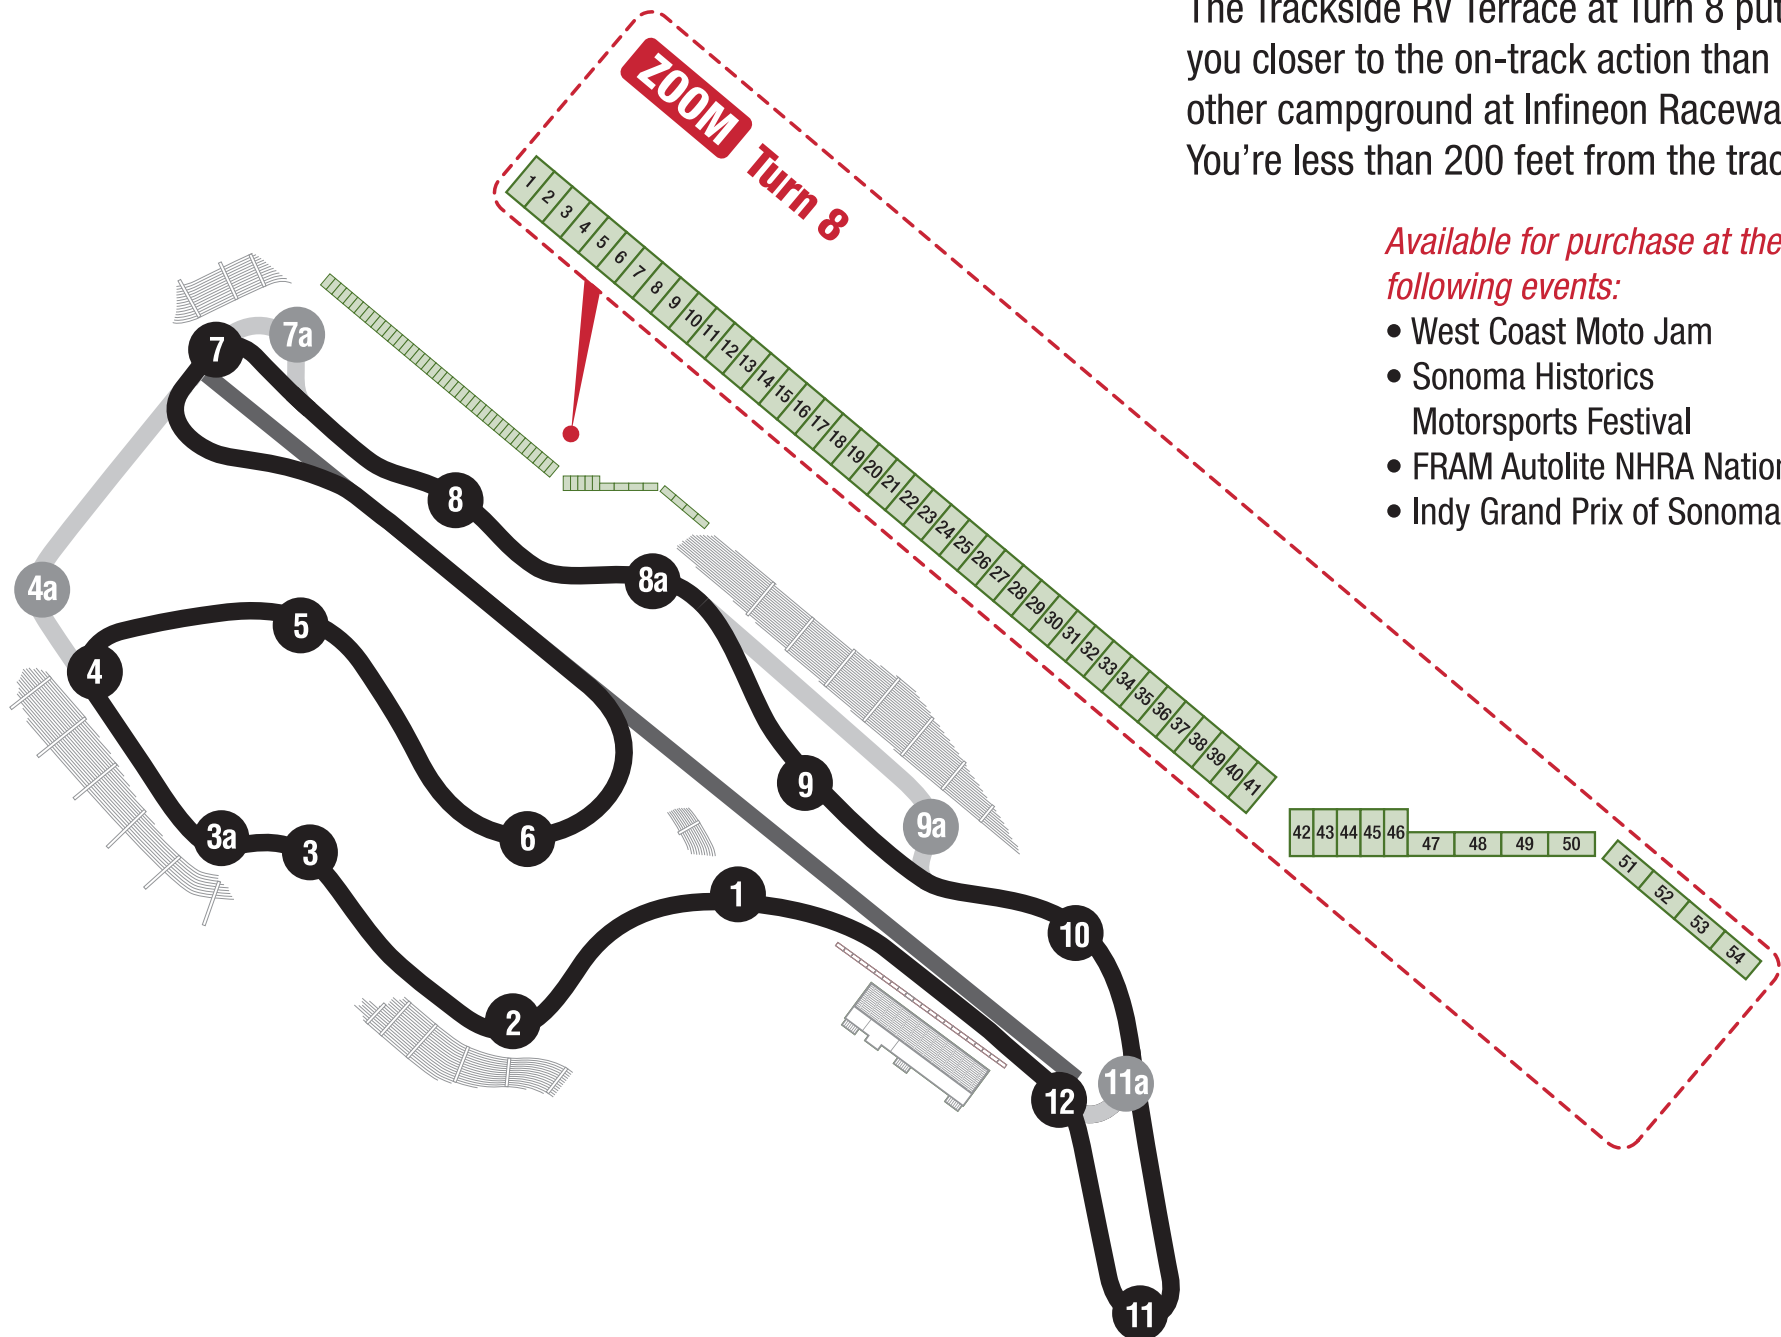

TRACKSIDE RV TERRACE AT TURN 8

The Trackside RV Terrace at Turn 8 puts you closer to the on-track action than any other campground at Infineon Raceway. You're less than 200 feet from the track!

Available for purchase at the following events:

- West Coast Moto Jam
- Sonoma Historics Motorsports Festival
- FRAM Autolite NHRA Nationals
- Indy Grand Prix of Sonoma