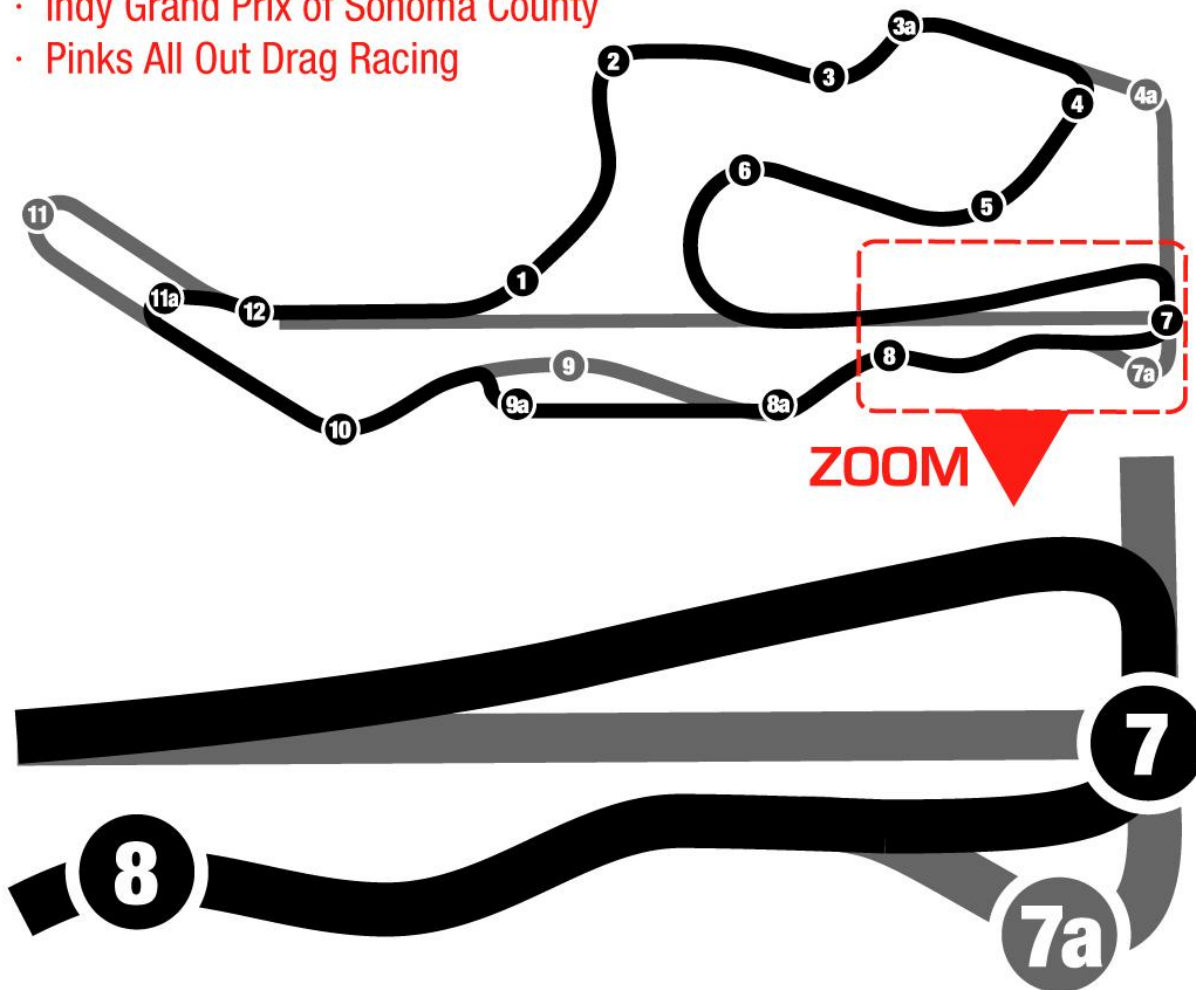

Trackside RV Terrace at Turn 8

The Trackside RV Terrace camping at Turn 8 puts you closer to the on-track action than any other camping spot at Infineon Raceway. These spots are sure to sell fast, based on proximity to the racetrack; you're camped less than 200 feet from the race track.

Available at the following events:

- Kawasaki AMA Superbike Showdown
- FRAM Autolite NHRA Nationals
- Indy Grand Prix of Sonoma County
- Pinks All Out Drag Racing

40 39 38 37 36 35 34 33 32 31 30 29 28 27 26 25 24 23 22 21 20 19 18 17 16 15 14 13 12 11 10 9 8 7 6 5 4 3 2 1

40 ← → 1