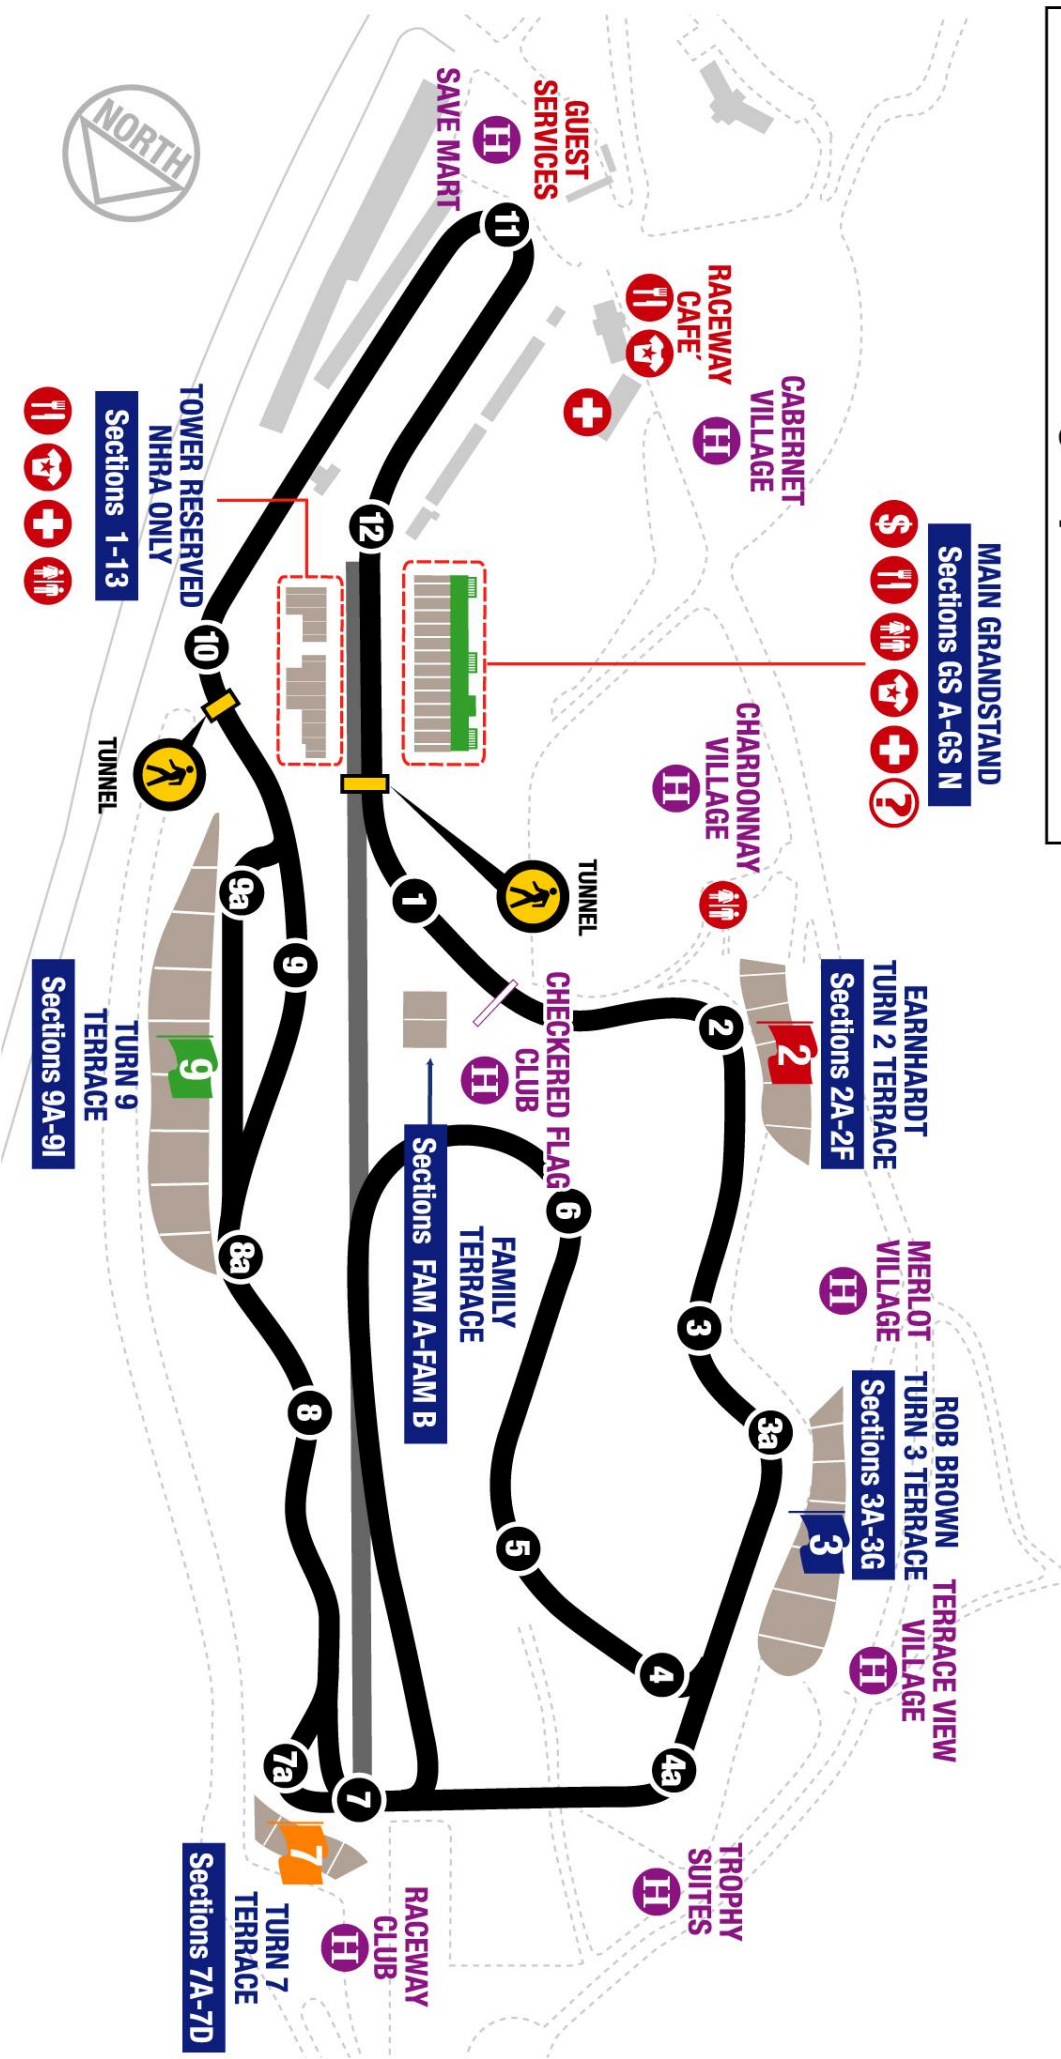

# Seating Map

- ATM
- CONCESSIONS
- MEDICAL CENTER
- INFORMATION CENTER
- PEDESTRIAN TUNNEL
- RESTROOMS
- SOUVENIR
- HOSPITALITY

## Legend

- 2 Terrace
  - 7 Terrace
  - 9 Terrace
  - 3 Terrace
- Look for colored flags to designate your terrace seat

**During the NASCAR and IndyCar® Events**

Additional services are set-up and conveniently located near every major seating area