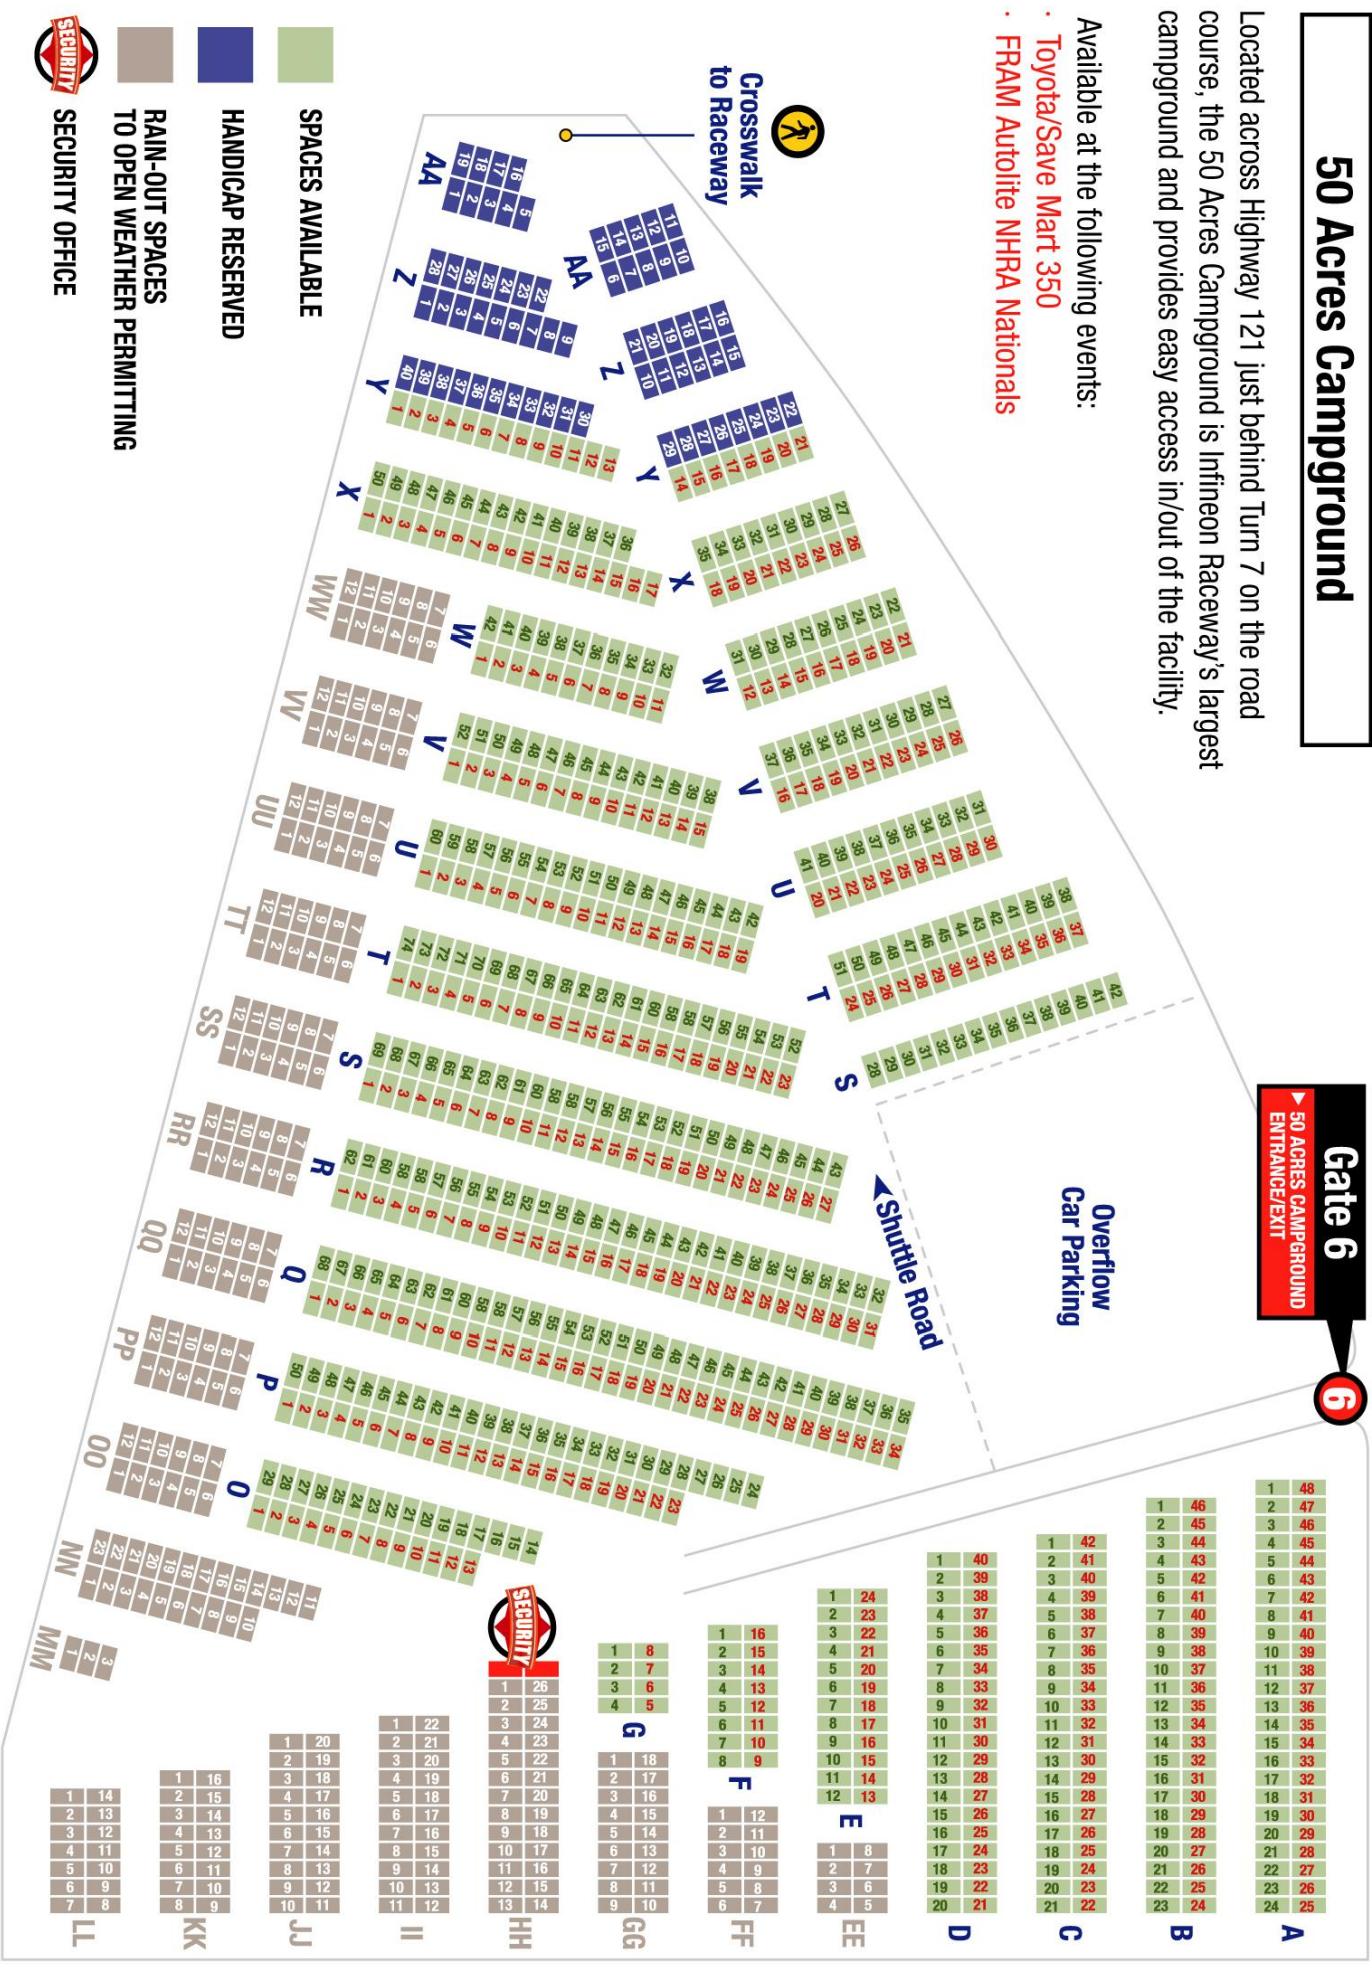

50 Acres Campground

Located across Highway 121 just behind Turn 7 on the road course, the 50 Acres Campground is Infineon Raceway's largest campground and provides easy access in/out of the facility.

Available at the following events:

- Toyota/Save Mart 350
- FRAM Autoilite NHRA Nationals

Gate 6
 50 ACRES CAMPGROUND
 ENTRANCE/EXIT

A	1	48
	2	47
	3	46
	4	45
	5	44
	6	43
	7	42
	8	41
	9	40
	10	39
	11	38
	12	37
	13	36
	14	35
	15	34
	16	33
	17	32
	18	31
	19	30
	20	29
	21	28
	22	27
	23	26
	24	25
	25	24

B	1	46
	2	45
	3	44
	4	43
	5	42
	6	41
	7	40
	8	39
	9	38
	10	37
	11	36
	12	35
	13	34
	14	33
	15	32
	16	31
	17	30
	18	29
	19	28
	20	27
	21	26
	22	25
	23	24

C	1	42
	2	41
	3	40
	4	39
	5	38
	6	37
	7	36
	8	35
	9	34
	10	33
	11	32
	12	31
	13	30
	14	29
	15	28
	16	27
	17	26
	18	25
	19	24
	20	23
	21	22

D	1	40
	2	39
	3	38
	4	37
	5	36
	6	35
	7	34
	8	33
	9	32
	10	31
	11	30
	12	29
	13	28
	14	27
	15	26
	16	25
	17	24
	18	23
	19	22
	20	21

E	1	8
	2	7
	3	6
	4	5

F	1	12
	2	11
	3	10
	4	9
	5	8

G	1	16
	2	15
	3	14
	4	13
	5	12
	6	11
	7	10
	8	9